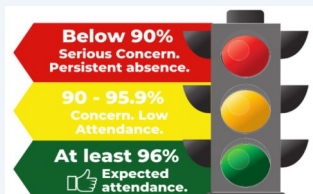

Do you know your child's attendance percentage?

As a school, we aim for each child to have an attendance percentage of at least 96%. When a child's attendance drops below 90%, they are classed as a persistent absentee, meaning that they will have increased monitoring from the Education Welfare Officer, who works alongside school, on behalf of the local authority to ensure all children are attending school.